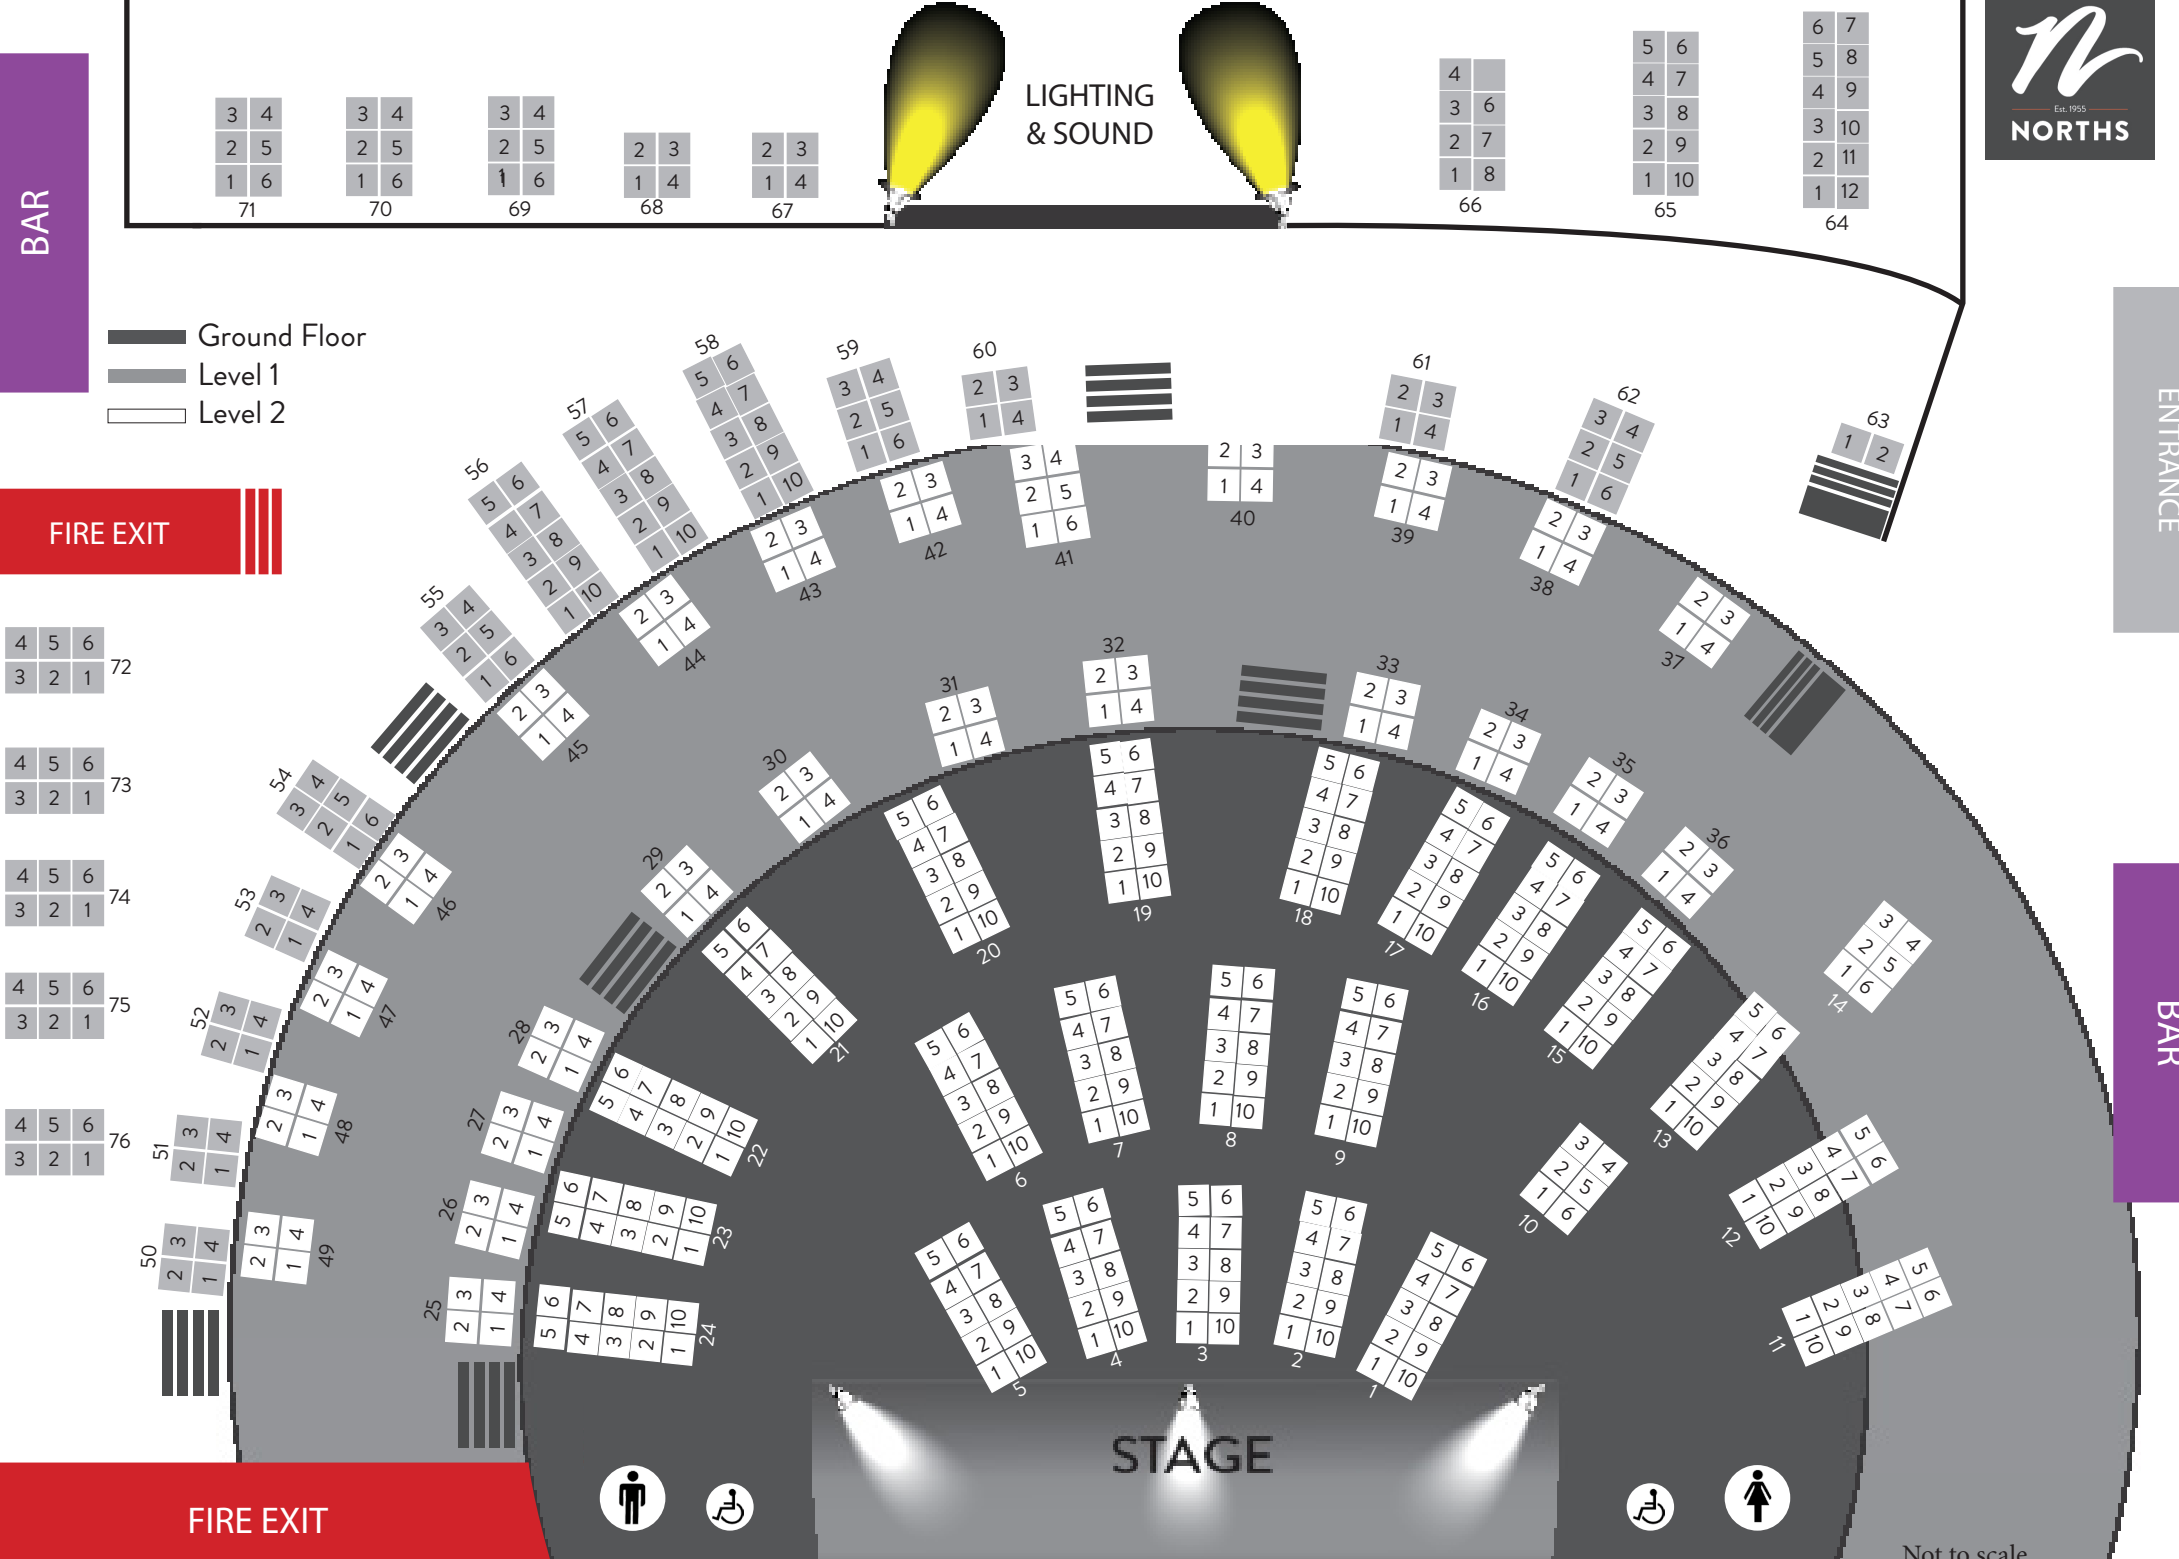

BAR

LIGHTING & SOUND

- Ground Floor
- Level 1
- Level 2

FIRE EXIT

ENTRANCE

BAR

Not to scale