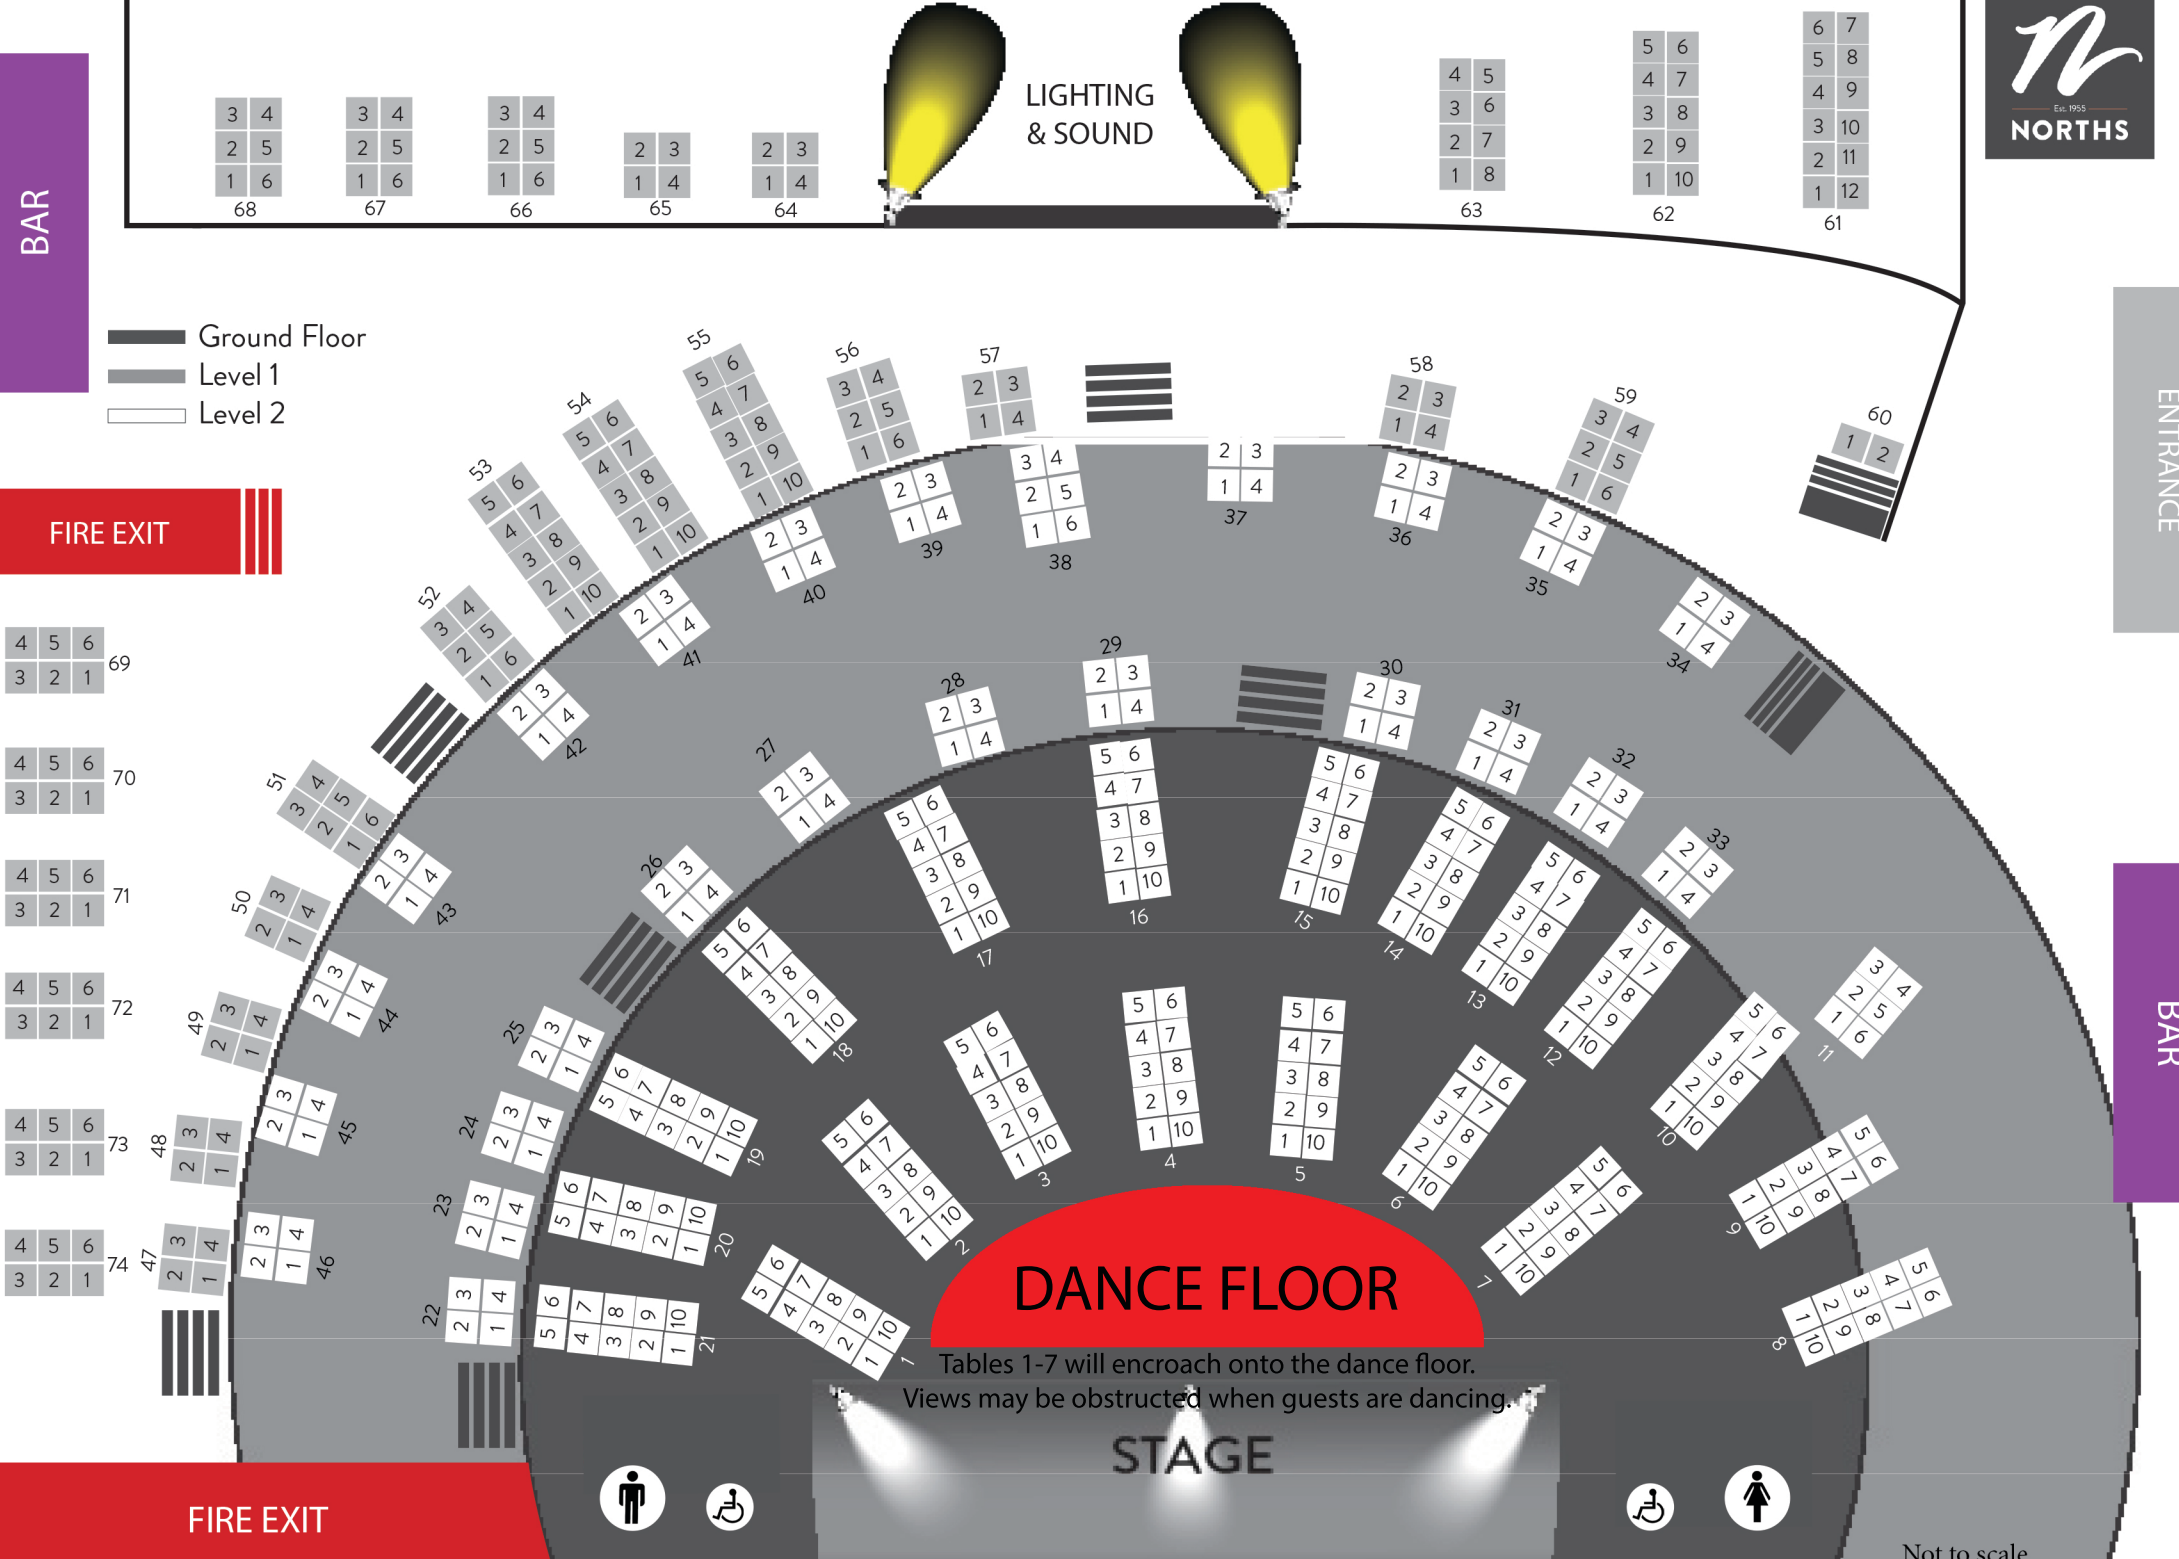

BAR

LIGHTING & SOUND

- Ground Floor
- Level 1
- Level 2

FIRE EXIT

ENTRANCE

BAR

**DANCE FLOOR**

Tables 1-7 will encroach onto the dance floor.  
Views may be obstructed when guests are dancing.

**STAGE**

FIRE EXIT

Not to scale