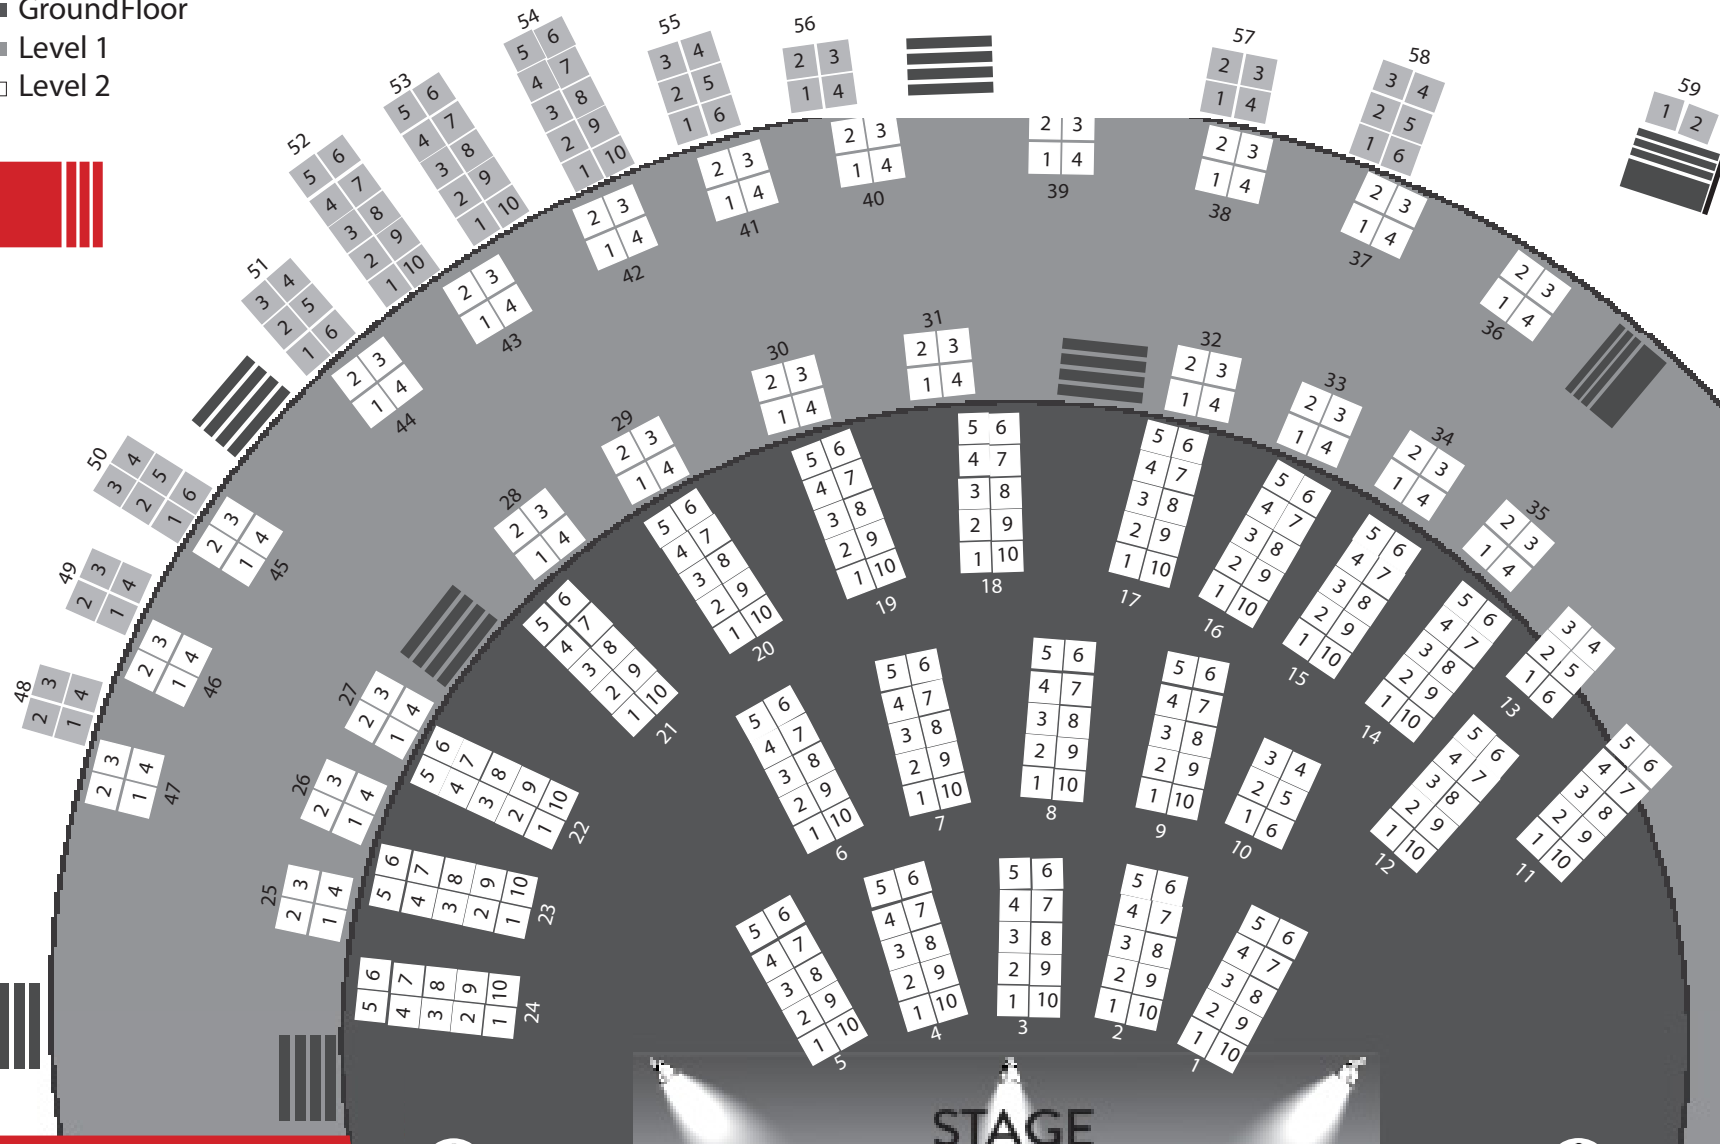

BAR

LIGHTING & SOUND

Qantas Pathfinders Floorplan 2022

FIRE EXIT

ENTRANCE

BAR

FIRE EXIT

STAGE

Not to scale