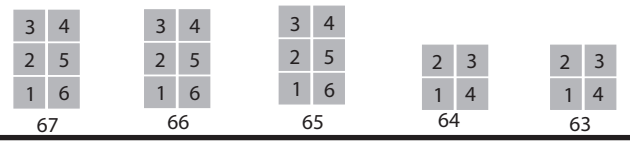

BAR

LIGHTING & SOUND

Qantas Pathfinders Floorplan 2022

FIRE EXIT

ENTRANCE

BAR

FIRE EXIT

STAGE

Not to scale