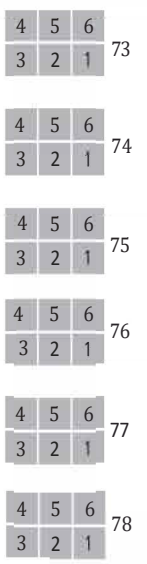

BAR

- Ground Floor
- Level 1
- ⋯ Level 2

FIRE EXIT

ENTRANCE

BAR

FIRE EXIT

Not to scale