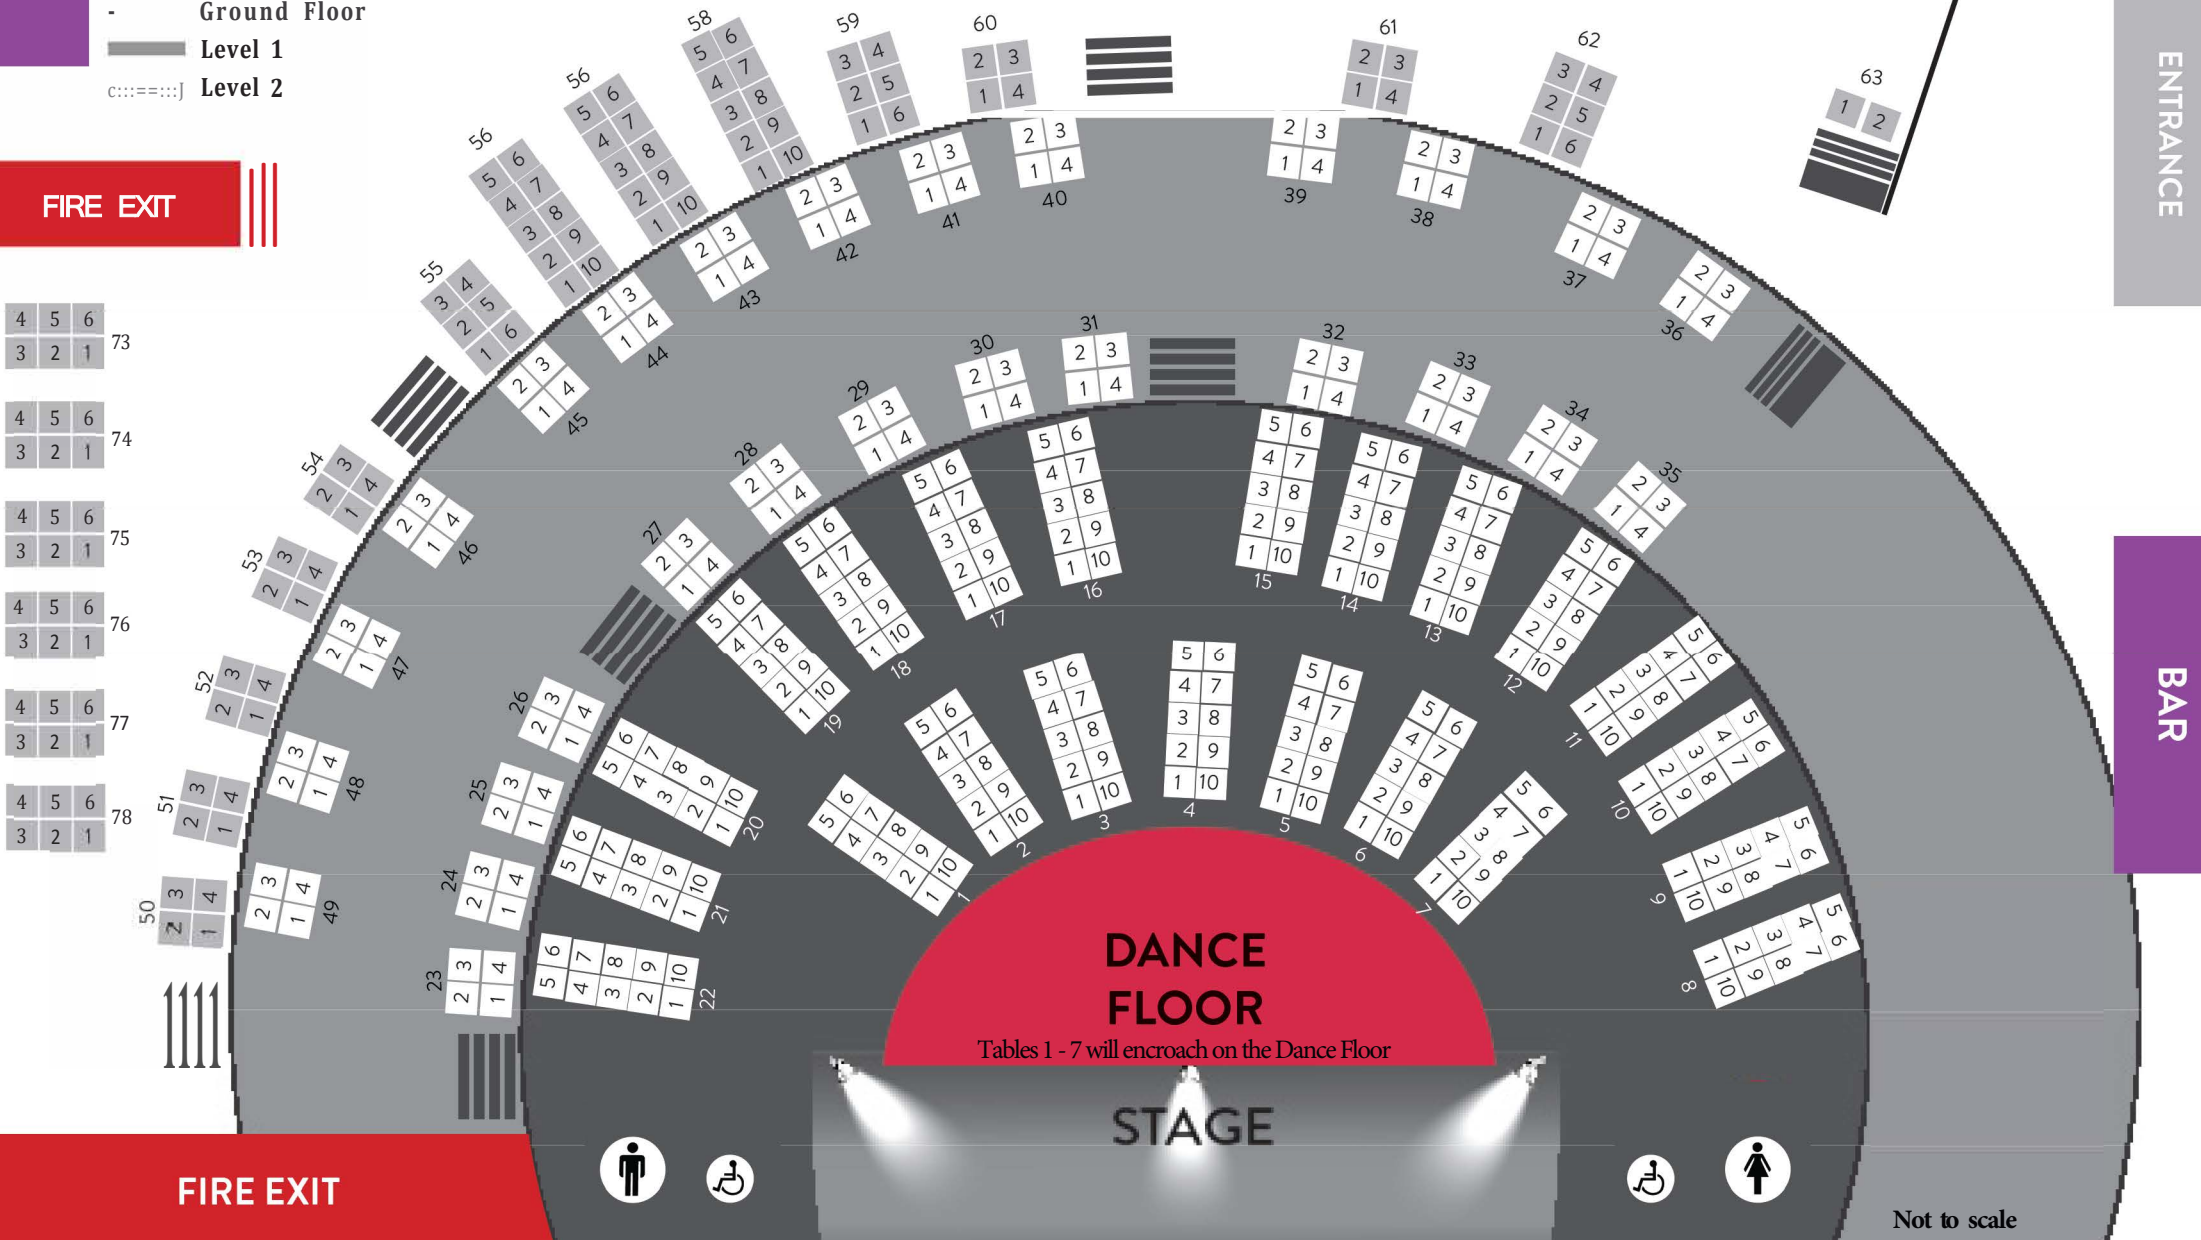

BAR

- Ground Floor
- Level 1
- ⋯ Level 2

FIRE EXIT

ENTRANCE

BAR

FIRE EXIT

Not to scale